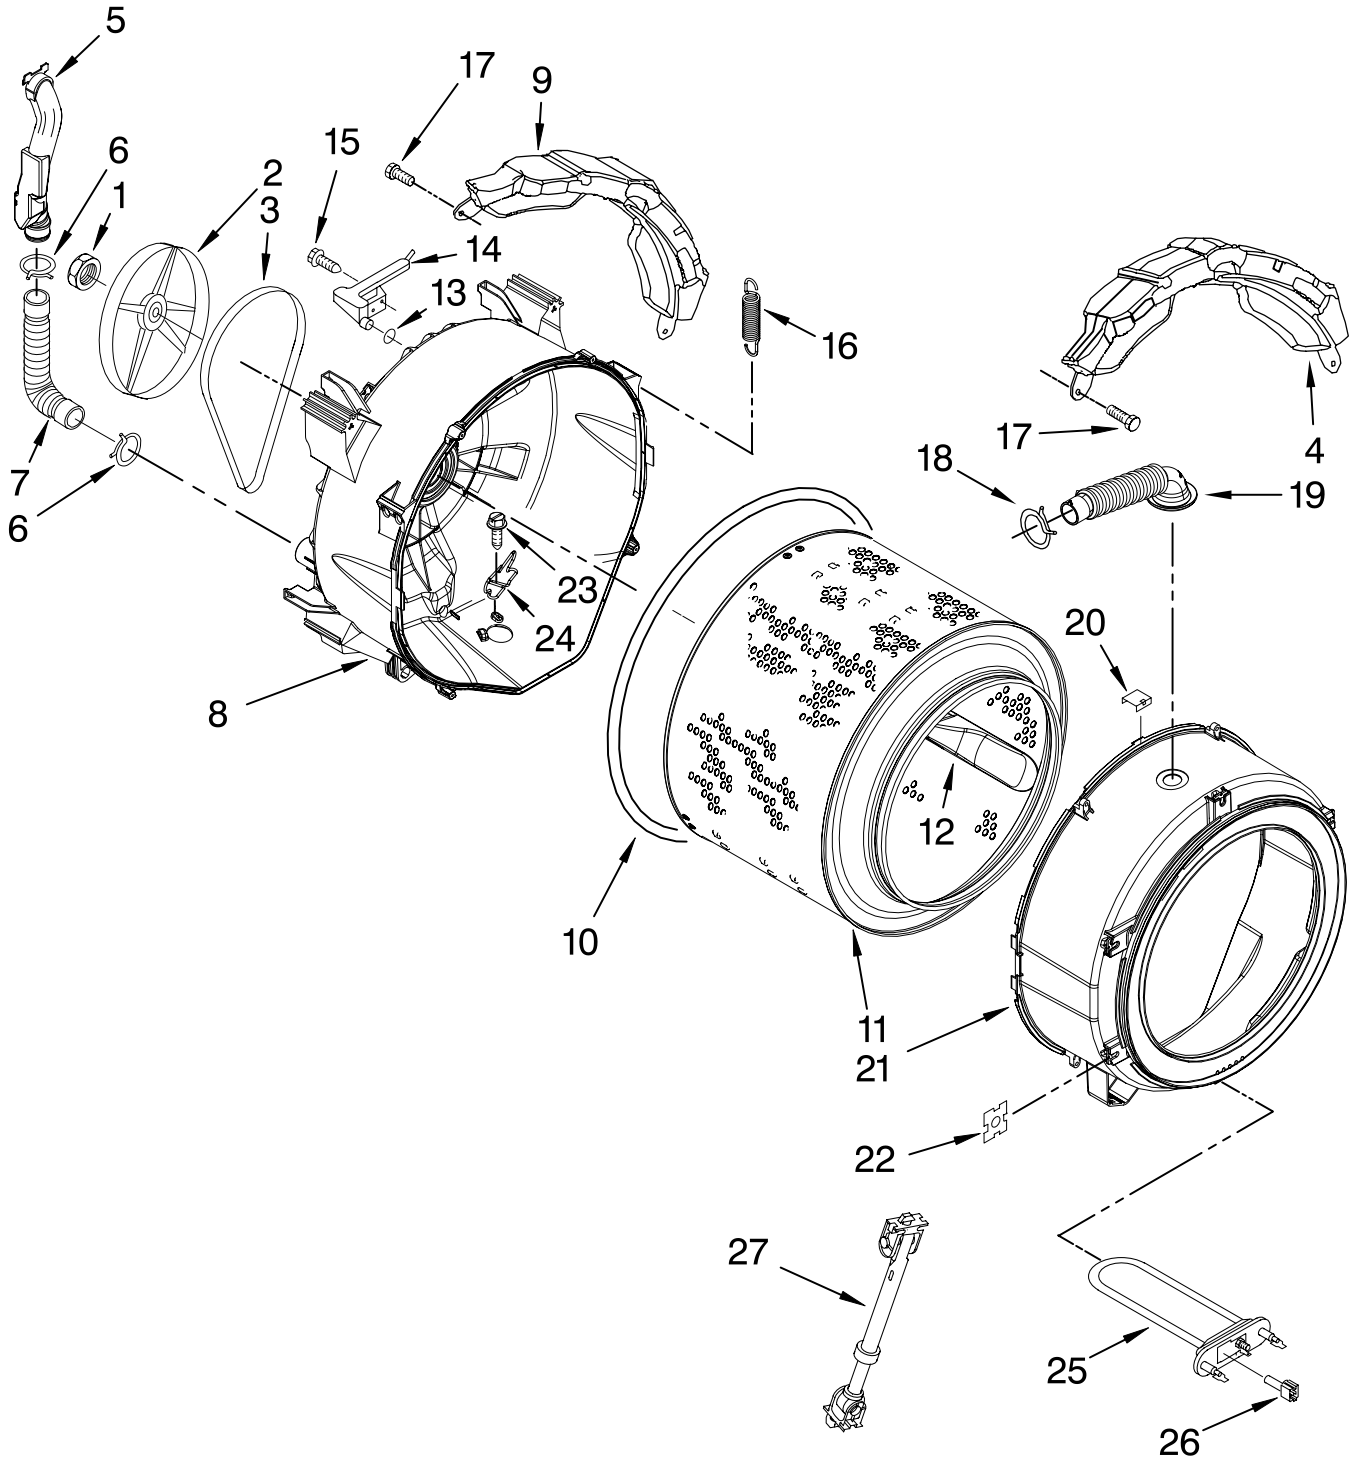

Illus. No.	Part No.	DESCRIPTION
13	W10271604	Microcomputer, Machine Control
14	8183203	Brace, Front Top
15	8183204	Channel, Water
16	8181756	Screw
17	W10271602	Harness, Wiring (Upper Main)

FOR ORDERING INFORMATION REFER TO PARTS PRICE LIST

# DISPENSER PARTS

For Model: MHWE300VW12  
(White)

<b>Illus.</b>	<b>Part</b>	
<b>No.</b>	<b>No.</b>	<b>DESCRIPTION</b>
1	8182862	Valve, Inlet
2	W10168480	Hose, Inlet Valve To Dispenser
3	8181754	Clamp, Hose
4	8181751	Clamp, Hose
5	8183181	Nozzle, Inlet
6	8183183	Lever, Water Distribution
7	8183184	Cam, Actuator
8	W10161052	Lever, Connection
9	8181661	Screw
10	8183186	Actuator
11	W10157886	Dispenser, Complete (Includes Item 8)
12	W10164400	Plate, Distribution
13	8181712	Nozzle, Distribution
14	8181721	Hook, Drawer
15	W10121596	Separator, With Selection Slider
16	W10121598	Syphon, Bleach/Softener
17	8183179	Cover, Detergent Drawer
18	8183173	Drawer, Detergent (Complete)
19	W10248111	Bracket, Handle Fixation
20	W10248109	Handle, Drawer (Includes Items 19 & 21)
21	W10248108	Medallion
22	8181747	Seal
23	8181718	Tube, Dispenser To Bellow

# TUB AND BASKET PARTS

For Model: MHWE300VW12  
(White)